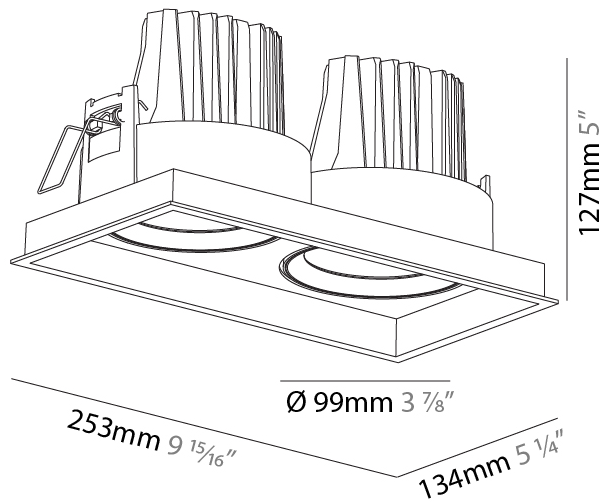

ELECTRICAL

Lamp Type: LED (Zhaga Standard)
Input Wattage (W): 26.4 / 33
Total Output Wattage (W): 24.2 / 29.5
Dimming: Tri-Mode (Non-Dimming and Phase Dimming (120Vac only) and 0-10V Dimming)
Driver Included: No
Driver Location: Recessed Housing
Driver Type: Constant Current - Universal
Housing: See components
Input Voltage (V): 120
Constant Current (MA): 350

LED

Number of LEDs: 2
Color Temperature (°K): 2700 / 3000 / 3500 / 4000
Max. Delivered Lumen (lm): 1670 / 1860 / 2010 / 2050
CRI: >90 CRI
Lamp Life (hrs): 50000

OPTICAL

Reflector°: 8
Adjustability: Rotational 355°; Tilt 30°

RATINGS AND CERTIFICATIONS

Certified By: Certified for North American Standards
IP rating: IP30

Zaneen Group Inc. © 2024, T 1800-388-3382, F 416-247-9319, www.zaneen.com

Available for International specifications by adding 'INT' at the end of the existing Model #. For assistance on 'custom' specifications, contact zteam@zaneen.com. In a constant effort to supply the best product, we reserve the right to change specifications or materials without notice. The most recent specification sheets are found at zaneen.com